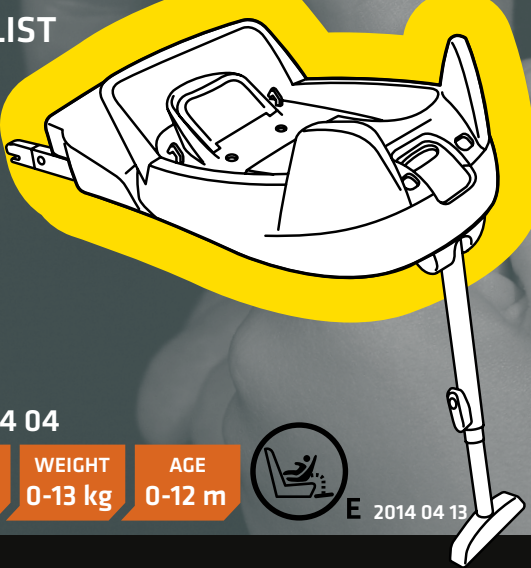

CAR LIST

ECE R44 04

GROUP 0+ WEIGHT 0-13 kg AGE 0-12 m

E 2014 04 13

HTS BeSafe as

N-3535 Krøderen, Norway - www.besafe.com

Approved cars for iZi Go Isofix provided that the car is equipped with ISOfix

The iZi Go Isofix is a semi-universal ISOfix child restraint system. It is approved to regulation 44.04 series of amendments for general use in vehicles fitted with ISOfix anchorage systems. It will fit vehicles with positions approved as ISOfix positions (as detailed in the vehicle handbook), depending on category of the child and of the fixture. The mass group and the ISOfix size class for which this device is intended is : E. The iZi Go Isofix is suitable for fixing into the seat positions of the cars listed below, providing approved ISOfix points are fitted and available. Seat positions in other cars may also be suitable to accept this child restraint, however we have not yet tested that combination of car and iZi Go Isofix. If in doubt, consult either BeSafe or the retailer. For updated carlist see: www.besafe.com

When the support leg is positioned on a storage compartment in front of the car seat, this compartment has to be completely filled up with Expanded Poly Styreen foam (EPS), so that the cover can hold the forces of the support leg. Consult the car dealer, if they offer a special solution. When the floor under the floor support is insufficient to hold the forces you can not use the iZi Go Isofix in this position of the car. Carseat positions marked with \* can have a storage compartment in front of the seat

Installation in the rear seat of a car can limit the space for a passenger in the front seat. Always check iZi Go Isofix in your car to verify if the available space is acceptable for your situation.

! Notice: DO NOT use on a passenger seat fitted with activated frontal airbag.