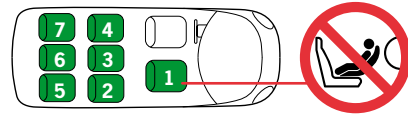

Car manufacturer	Model	1st year of production	Approved seats
	X-type	2005	2,4
	XF-type	2008	2,4
	XJ-type	2003	2,4
Jeep	Cherokee	2013	2,4
Kia	Carens/Rondo	2002	2,4
	Carens	2013	2*,4*
	Carnival/Sedona	2006	2,4
	Cee'd	2007	2,4
	Cerato/Spectra	2004	2,4
	Magentis/Optima	2002	2,4
	Opirus/Amanti	2003	2,4
	Picanto/Morning	2004	2,4
	Rio/Pride	2002	2,4
	Sorento	2002	2,3,4
	Sportage	2010	2,4
	Soul	2009	2,4
	Venga	2009	2,4
Lancia	Delta	2008	2,4
	Musa	2004	2,4
	Phedra	2002	2,4
	Thema	2011	2,4
	Ypsilon	2003	2,4
Landrover	Discovery	2001	2,4
	Freelander	2006	2,4
	Range Rover	2002	2,4
	Range Rover Evoque	2011	2,4
	Range Rover Sport	2005	2,4
Lexus	CT	2011	2,4
	GS	2000	2,4
	IS	2005	2,4
	IS	2013	2,4
	LS	2006	2,4
	LX	2008	2,4
	RX	2003	2,4
Maserati	Ghibli	2013	2,4
Mazda	2	2003	2,4
	3	2004	2,4
	3	2013	2,4
	5	2004	2,4
	6	2003	2,4
	6	2013	2,4
	CX-5	2011	2,4
	CX-7	2007	2,4

Car manufacturer	Model	1st year of production	Approved seats
	CX-9	2009	2,4
	Premacy	1999	2,4
Mercedes	A class W 168	2001	2,4
	A class W/C 169	2005	2,4
	A class W 176	2012	2,4
	B class T 245	2005	2,4
	B class W 246	2011	2,4
	C class W/S 203	2000	2,4
	C class W/S 204	2007	2,4
	C class W 205	2014	2,4
	Citan	2013	2*,4*
	CL C 215	2002	2,4
	CL C 216	2005	2,4
	CLA C 117	2013	2,4
	CLC 180 C 204	2008	2,4
	CLK CL 203	2002	2,4
	CLS C 219	2002	2,4
	E class W/S 211	2002	2,4
	E class W/S 212	2009	2,4
	GLA class	2014	2,4
	GLK X 204	2008	2,4
	M class W 163	2001	2,4
	M class W 164	2005	2,4
	M class W 166	2011	2,4
	ML class X 164	2006	2,4
	R class W/V 251	2005	2,4
	S class W/V 220	2002	2,4
	S class W/V 221	2005	2,4
	Vaneo W 414	2003	2,4
	Viano W 639	2003	2,4
	Vito W 639	2004	2,4
Mitsubishi	ASX	2010	2,4
	Colt	2002	2,4
	Grandis	2004	2,4
	i-MiEV	2009	2,4
	Lancer	2003	2,4
	L 200	2006	2,4
	Mirage / Space star	2013	2,4
	Outlander	2003	2,4
	Outlander PHEV	2013	2,4
	Pajero	2007	2,4
Nissan	Almera	1995	2,4
	Juke	2010	2,4
	Leaf	2011	2,4
	Micra	2000	2,4
	Murano	2005	2,4
	Note	2005	2,4
	Note	2013	2,4
	NV200 / Evalia	2013	2,4
	Pathfinder	2007	2,3,4
	Pixo	2009	2,4

Car manufacturer	Model	1st year of production	Approved seats
	Primastar	2001	2,4
	Primer	2002	2,4
	Qashqai	2007	2,4
	Qashqai	2014	2,4
	X-trial	2007	2,4
Opel/Vauxhall	Adam	2013	2,4
	Agila	2002	2,4
	Ampera	2011	2,4
	Antara	2006	2,4
	Astra	2004	2,4
	Combo	2001	2,4
	Corsa	2000	2,4
	Insignia	2008	2,4
	Meriva	2003	2,4
	Mokka	2012	2,4
	Signum	2003	2,4
	Vectra	2002	2,4
	Vivaro	2001	2,4
	Zafira	2003	2,4
Peugeot	107	2005	2,4
	206	1998	2,4
	207	2006	2,4
	208	2012	2,4
	301	2012	2,4
	307	2001	2,4
	308	2007	1,2,4
	308	2013	2,4
	308 SW	2014	2,4
	407	2004	2,4
	508	2011	2,4
	607	2006	2,4
	807	2003	2,3,4
	1007	2005	2,4
	2008	2013	2,4
	3008	2010	2*,4*
	4007	2007	2,4
	5008	2010	2*,4*
	Expert	2007	2,4
	Partner Tepee	2008	2*,4*
Porsche	Cayenne	2003	2,4
	Panamera	2009	2,4
Qoros	Qoros 3	2013	2,4
Renault	Avantime	2001	2,4
	Captur	2013	1,2,4
	Clio II	1998	2,4
	Clio III	2005	2,4
	Clio IV	2012	2,4
	Clio Grandtour	2009	2,4
	Espace III	1997	2,4
	Espace IV	2002	2,3,4
	Fluence	2010	2,4