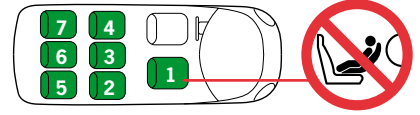

Car manufacturer	Model	1st year of production	Approved seats
Alfa Romeo	147	2000	2,4
	156	1997	2,4
	159	2006	2,4
	Giulietta	2010	2,4
	Mito	2008	2,4
Audi	A1	2010	2,4
	A2	2000	2,4
	A3, S3	1997	2,4
	A3, S3	2003	2,4
	A3 sportback	2003	2,4
	A3 cabrio	2008	2,4
	A4, S4, RS4	1998	1,2,4
	A4 avant	1996	2,4
	A4, S4, RS4	2000	1,2,4
	A4 avant	2000	1,2,4
	A4 cabrio	2002	1,2,4
	A5, S5	2007	1,2,4
	A5 sportback	2009	1,2,4
	A5 cabrio	2009	2,4
	A6, S6, RS6	1998	2,4
	A6, S6, RS6	2004	1,2,4
	A7	2010	2,4
	A8, S8	1998	2,4
	Q3	2010	1,2,4
	Q5	2008	1,2,4
	Q7	2006	1,2,4
BMW	1 serie	2005	2,4
	2 serie active tourer	2014	2,4
	3 serie	1998	2,4
	4 serie gran coupe	2014	2,4
	5 serie	2000	2,4
	6-serie	2003	2,4
	7 serie	2001	2,4
	i3	2013	2,4
	Mini	2006	2,4
	Mini Clubman	2007	2,4
	Mini Countryman	2010	2,4
	X1	2004	2,4
	X3	2004	2,4
	X5	2004	2,4
	X5	2013	2,4
	X6	2008	2,4
Chvrolet	Aveo	2006	2,4
	Captiva	2006	2,4
	Cruze	2009	2,4
	Epica	2006	2,4
	Kalos	2002	2,4
	Lacetti	2004	2,4
	Malibu	2011	2,4
	Matiz	2005	2,4
	Nubira	2009	2,4

Car manufacturer	Model	1st year of production	Approved seats
	Orlando	2011	2,4
	Spark	2009	2,4
	Trax	2013	2,4
Chrysler	300 CC	2008	2,4
	Dodge Caliber	2006	2,4
	Dodge Nitro	2006	2,4
	Dodge RAM	2002	2,4
	Jeep Commander	2006	2,4
	Jeep Grand Cherokee	2010	2,4
	Jeep Wrangler	2011	2,4
	PT cruiser	2000	2,4
	Sebring	2007	2,4
	Voyager	2001	2,4
Citroen	Berlingo	2008	1,2*,4*
	C1	2005	2,4
	C2	2004	2,4
	C3	2004	2,4
	C4	2004	2,4
	C4 Cactus	2014	2,4
	C4 Picasso	2007	1,2*,3,4*
	C4 Picasso	2013	2,3,4
	C4 Grande Picasso	2007	1,2*,3,4*
	C4 Grande Picasso	2013	2,3,4
	C5	2000	1,2,4
	C6	2008	2,4
	C8	2003	2,3,4
	C-Elysée	2012	2,4
	DS3	2010	2,4
	DS4	2011	2,4
	DS5	2012	2,4
	Jumpy	2004	2,4
	Nemo	2007	2*,4*
	Xsara Picasso	2000	2,4
Dacia	Dokker	2012	2,4
	Duster	2010	2,4
	Lodgy	2012	2,3,4
	Logan MVC	2005	2,4
	Sandero	2008	2,4
	Sandero 2	2013	2,4
Daihatsu	Sinon	2005	2,4
Fiat	500	2007	2,4
	500 L	2013	2,4
	Bravo	2007	2,4
	Croma	2008	2,4
	Doblo	2010	2,4
	Fiorno / Qubo	2008	2,4
	Freemont	2011	2,4
	Grande Punto	2006	2,4
	Idea	2003	2,4
	Linea	2007	2,4
	Multipla	2004	2,4

Car manufacturer	Model	1st year of production	Approved seats
	Panda	2007	2,4
	Punto	2008	2,4
	Scudo	2007	2,4
	Sedici	2009	2,4
	Stilo	2004	2,4
	Ulysse	2003	2,4
Ford	B-max	2012	2*,4*
	C-max	2003	2*,4*
	Fiesta	2008	2,4
	Focus	2004	2,4
	Fusion	2008	2,4
	Galaxy	2006	2*,4*
	Galaxy	2011	2*,3,4*
	Grand C-max	2010	2,4
	Ka	2009	2,4
	Kuga	2008	2*,4*
	Mondeo	2000	2,4
	S-max	2006	2*,4*
	Tourneo Connect	2013	2*,4*
	Tourneo Courier	2014	2*,4*
	Transit	2006	2,4
Honda	Accord	2003	2,4
	City	2009	2,4
	Civic	2006	2,4
	CR-V	2002	2,4
	CR-V	2012	2,3,4
	CR-Z	2010	2,4
	FR-V	2005	2,4
	Insight	2009	2,4
	Jazz	2002	2,4
	Legend	2006	2,4
	Stream	2001	2,4
Hyundai	Accent	2002	2,4
	Coupe	2001	2,4
	Elantra	2002	2,4
	Getz	2002	2,4
	H1 /iMax/i800/H300	2008	2,4
	i10	2008	2,4
	i20	2009	2,4
	i30	2007	2,4
	i40	2011	2,4
	iX20	2010	2,4
	iX35	2010	2,4
	iX55	2009	2,4
	Matrix	2002	2,4
	Santa Fe	2002	2,4
	Sonata	2001	2,4
	Terracan	2002	2,4
	Tucson	2004	2,4
	Veloster	2004	2,4
Jaguar	S-type	2002	2,4